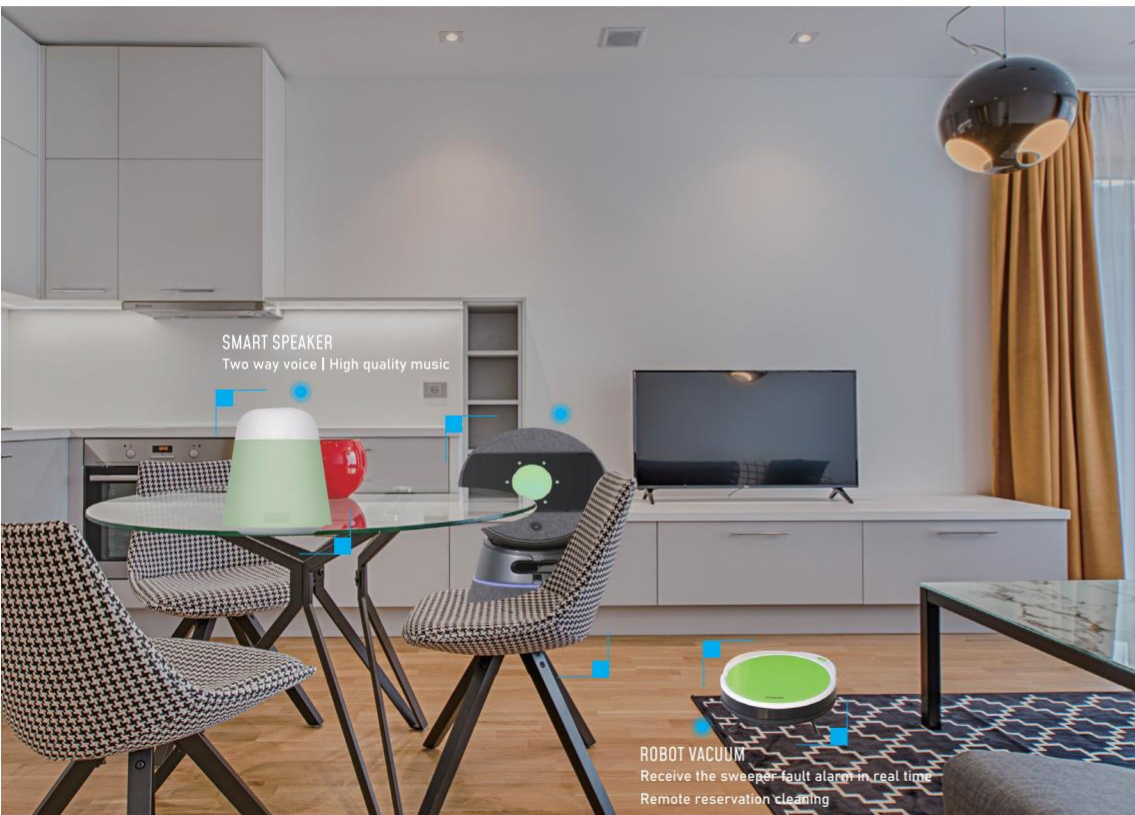

AROMATHERAPY MACHINE
 Support gear adjustment
 APP remote control
 Third-party AI speaker support
 Spray mode

ENVIRONMENTAL DETECTOR
 PM2.5 detection
 Temperature and humidity detection
 Support FOFU SMART App
 View data remotely

BODY SCALE
 Measure weight | Body mass index
 Body fat | Hydration

SMART INTERACTION SMART LIFE

SMART SPEAKER
 Two way voice | High quality music

ROBOT VACUUM
 Receive the sweeper fault alarm in real time
 Remote reservation cleaning

VOICE INTERACTION TO PLAY WITH YOUR SMART HOME LIFE

SMART MIRROR
 Voice control | Weather conditions
 Hot news | Road information | Dress Guide
 Remind what to do when going out

SMART MIRROR
 Remind scheduling matters