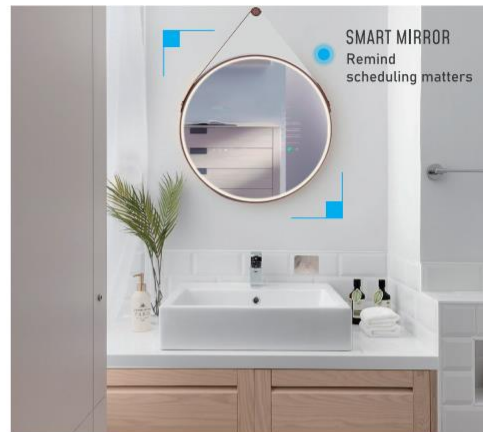

BODY SCALE
 Measure weight | Body mass index
 Body fat | Hydration

SMART INTERACTION SMART LIFE

SMART SPEAKER
 Two way voice | High quality music

ROBOT VACUUM
 Receive the sweeper fault alarm in real time
 Remote reservation cleaning

VOICE INTERACTION TO PLAY WITH YOUR SMART HOME LIFE

SMART MIRROR
 Voice control | Weather conditions
 Hot news | Road information | Dress Guide
 Remind what to do when going out

SMART MIRROR
 Remind scheduling matters