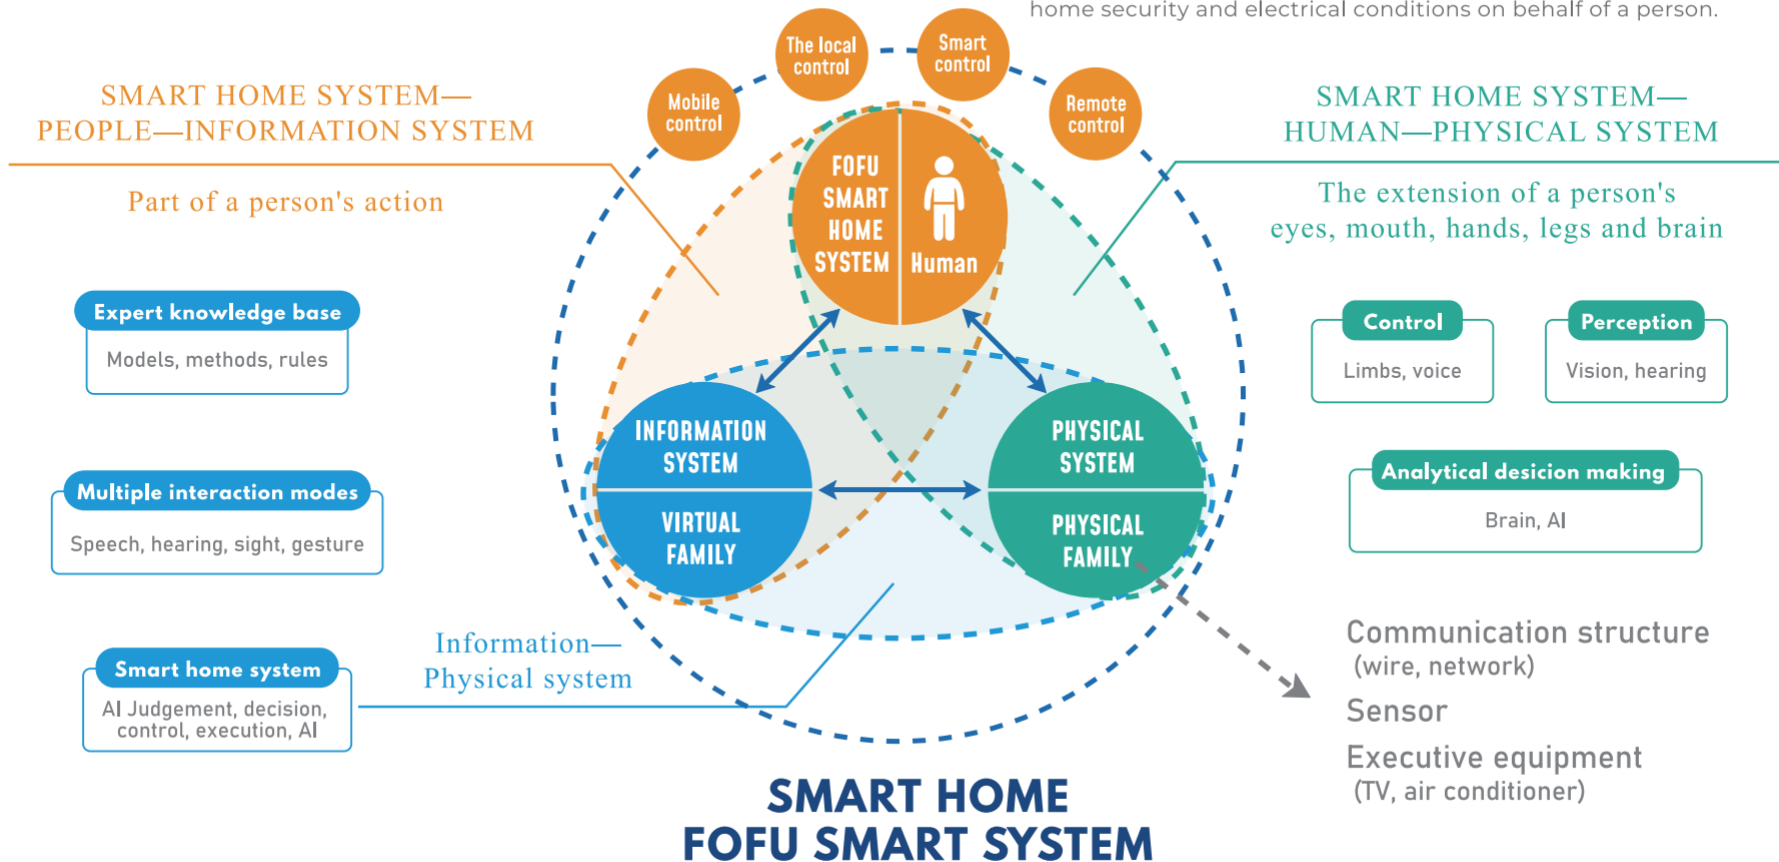

Address: IOI Business Park, Persiaran Puchong Jaya Selatan, Bandar Puchong Jaya, 47170 Puchong, Selangor.

SAFE AND CUSTOMIZABLE INTELLIGENT HOME CONTROL SYSTEM

FOFU SMART HOME SYSTEM MODEL

FOFU SMART smart home reduces people's repetitive labor, monitor home security and electrical conditions on behalf of a person.

FOFUSMART SMART HOME SYSTEM TOPOLOGY DIAGRAM

PLAN TO INTRODUCE

FOFU SMART smart home allows users to conduct comprehensive management and control of lighting appliances and other electrical equipment in the home through the APP software of mobile phone or tablet PC, and also provides health environment monitoring system, security system, background music, door and window control system and intelligent interactive system. Achieve high integration of automatic home control environment. In addition, it has a background cloud server for high-speed data function calculation, providing users with the best home environment control scheme at any time. We hope that life is more convenient, we are creating a secure comfortable, personality quality of home life.

1. INTELLIGENT HOUSEHOLD ENTRY SYSTEM

Just replace the original position of the traditional door lock with FOFU SMART smart door lock, and each door lock USES advanced Wifi for wireless communication, so as to achieve functions such as entry permission allocation, door information retrieval, linkage scene and remote door opening.

2. INTELLIGENT SECURITY SYSTEM

Compared with the traditional security system, it can be linked with the FOFU SMART control system for remote management, automatic linkage equipment, automatic device processing and other functions. It can be linked with gas, smoke, water valve, window slider and other sensors for real-time processing and send alarm information to users' mobile phones to protect family security in real time.