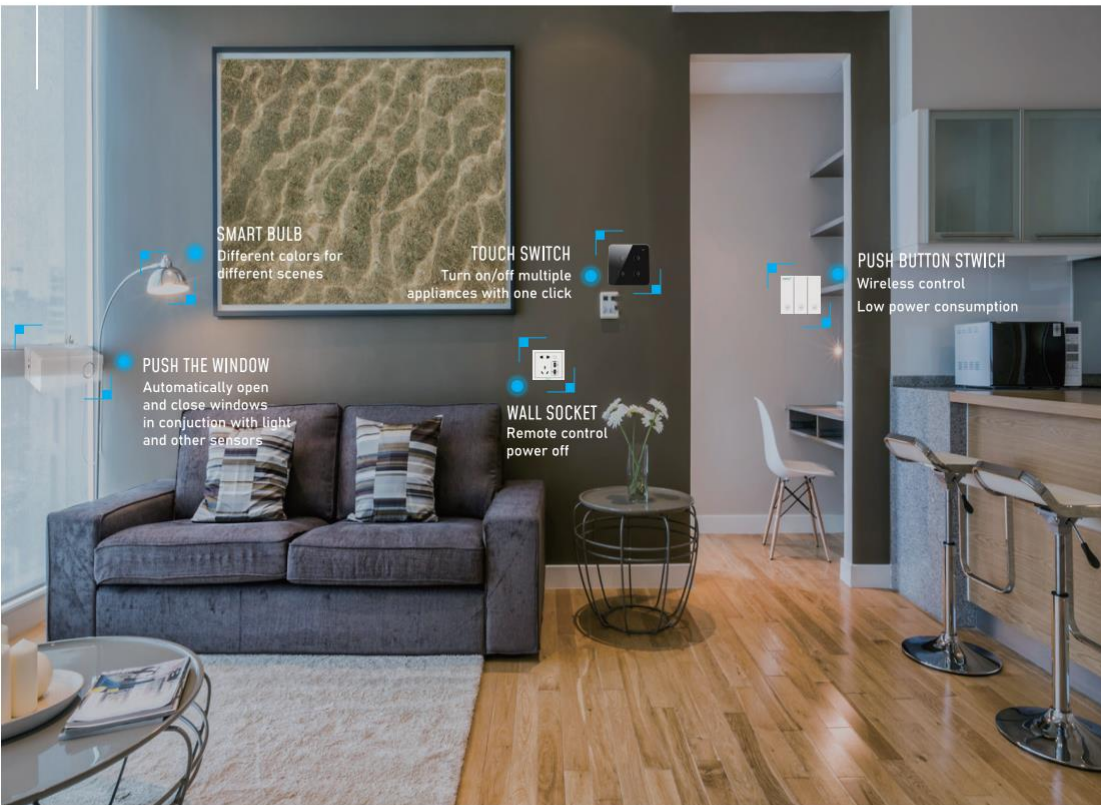

SMART ELECTRICIAN HOME APPLIANCE INTELLIGENCE

SMART BULB

Different colors for different scenes

TOUCH SWITCH

Turn on/off multiple appliances with one click

PUSH BUTTON SWITCH

Wireless control
Low power consumption

PUSH THE WINDOW

Automatically open and close windows in conjunction with light and other sensors

WALL SOCKET

Remote control power off

SMART HOME APPLIANCES TO CREATE A SAFE AND ENERGY-SAVING SMART LIFE

AIR SWITCH

Linkage with other sensing devices,
On and off the power supply,
ensure safe use of electricity

SMART CURTAIN

Wireless control | Power off hand pull
Super silent operation | High quality motor
Open and close on time | Built-in WIFI

SMART BULB

Timing Switch
RGB Color | APP Remote Control
Smart Linkage

PUSH THE WINDOW

Simple Design | Eye-catching Shape
Automatically open and close windows in
conjunction with light and other sensors

UNIVERSAL REMOTE

Scene Linkage | Multiple Modes
High quality motor
Timing On/Off | Built-in WIFI

SMART CLOTHES HANGER

Smart Clothes Hanger
Air-Drying Disinfection Sterilization

BUTTON SWITCH

Master / auxiliary / three scene in one panel
Customize the functions of
master / auxiliary control scene

SMART TOUCH SWITCH

Voice Control | Timing Control
Smart Linkage | Glass Panel

WALL SOCKET

Timing On / Off | Circulation switch
Remote control power off