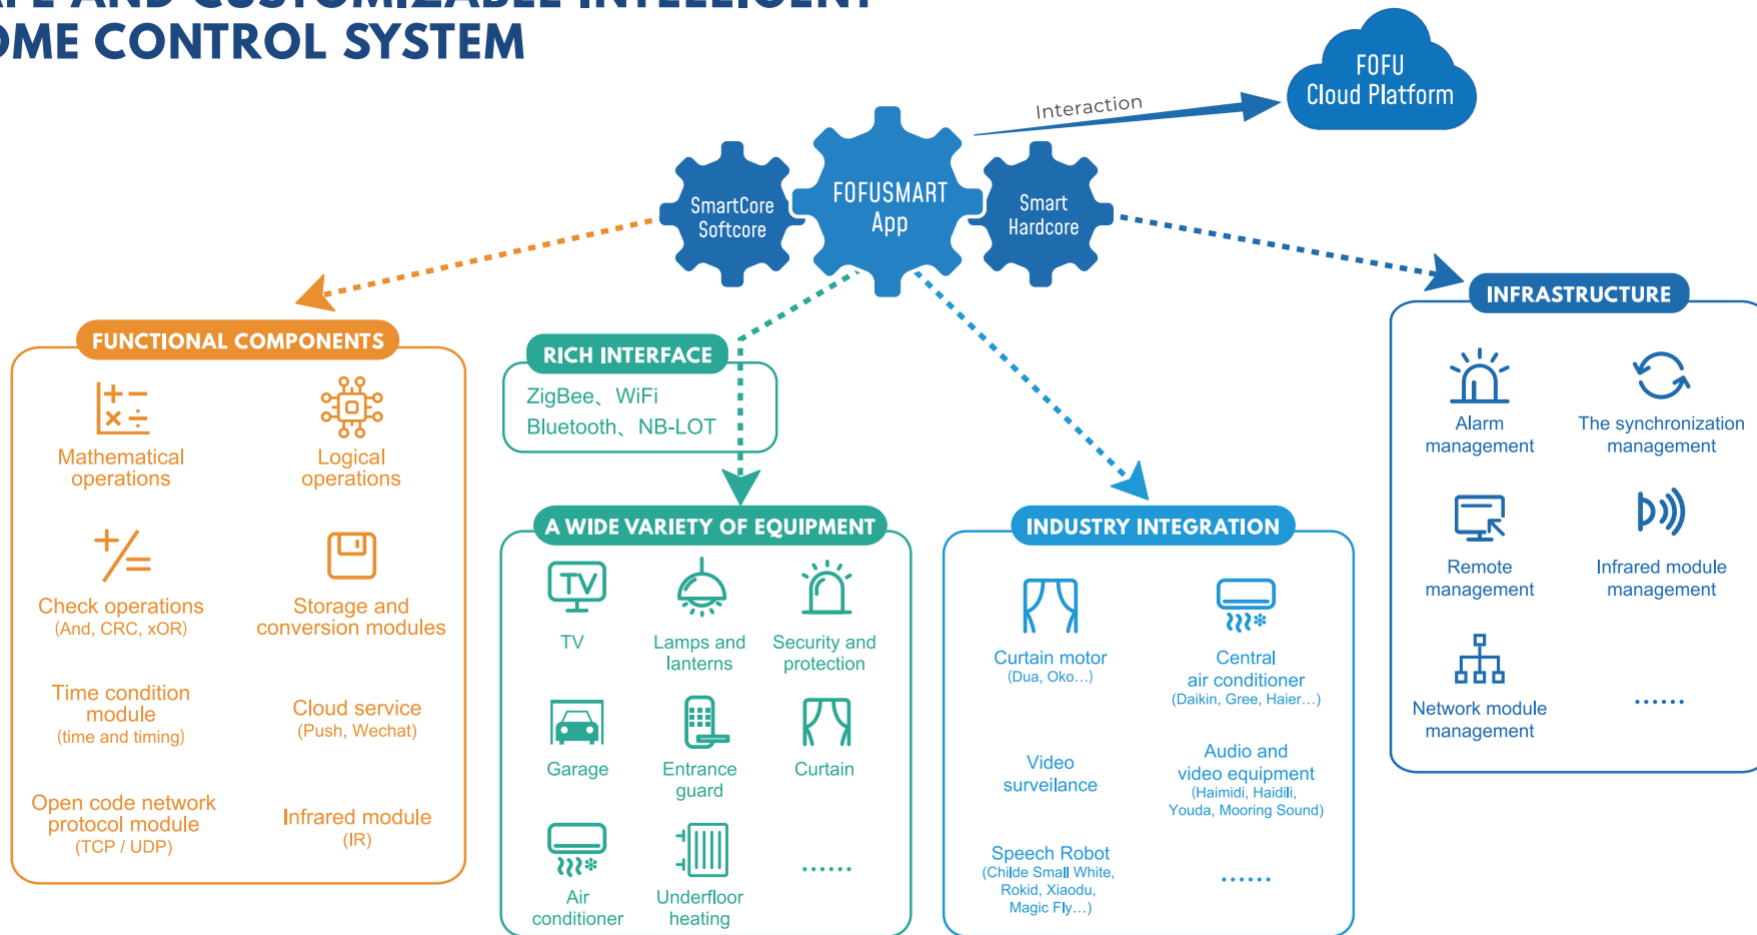

SAFE AND CUSTOMIZABLE INTELLIGENT HOME CONTROL SYSTEM