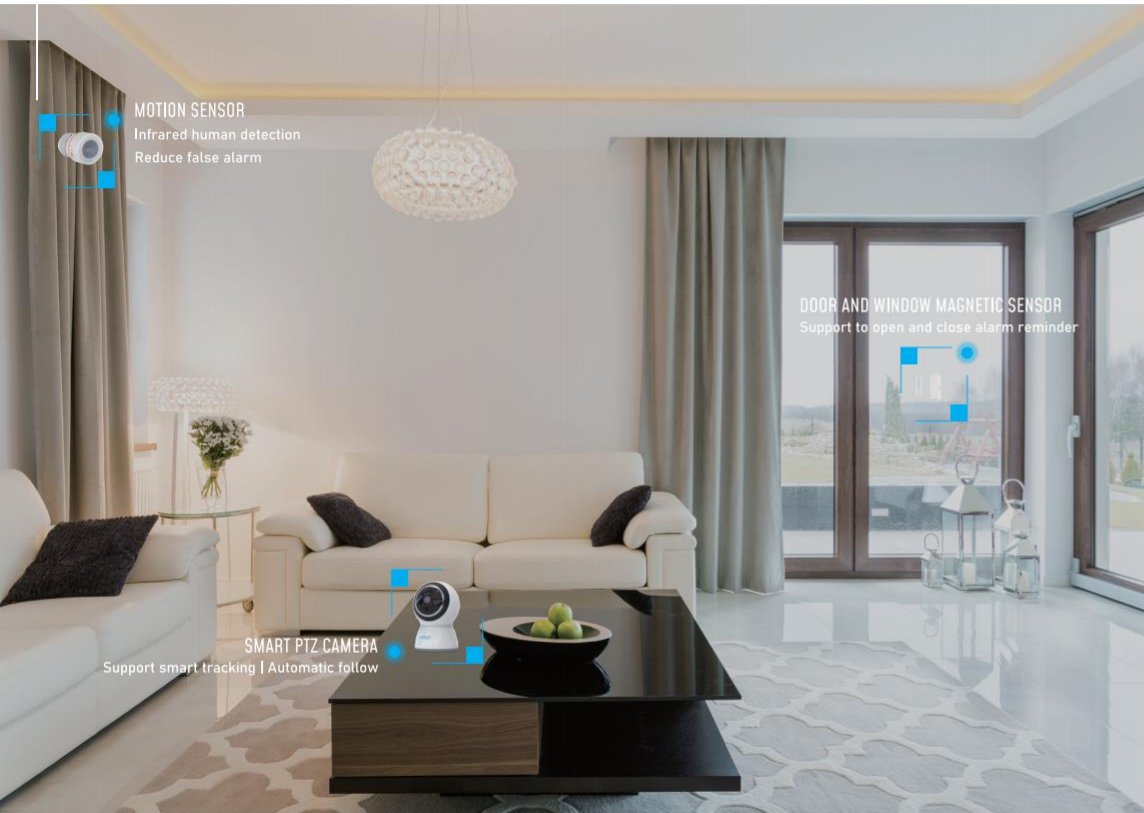

SMART TOUCH SWITCH

Voice Control | Timing Control
Smart Linkage | Glass Panel

WALL SOCKET

Timing On / Off | Circulation switch
Remote control power off

SMART SECURITY DETECT ALARM

GUARDIAN FAMILIES | BELIEVE IN THE POWER OF BRANDS