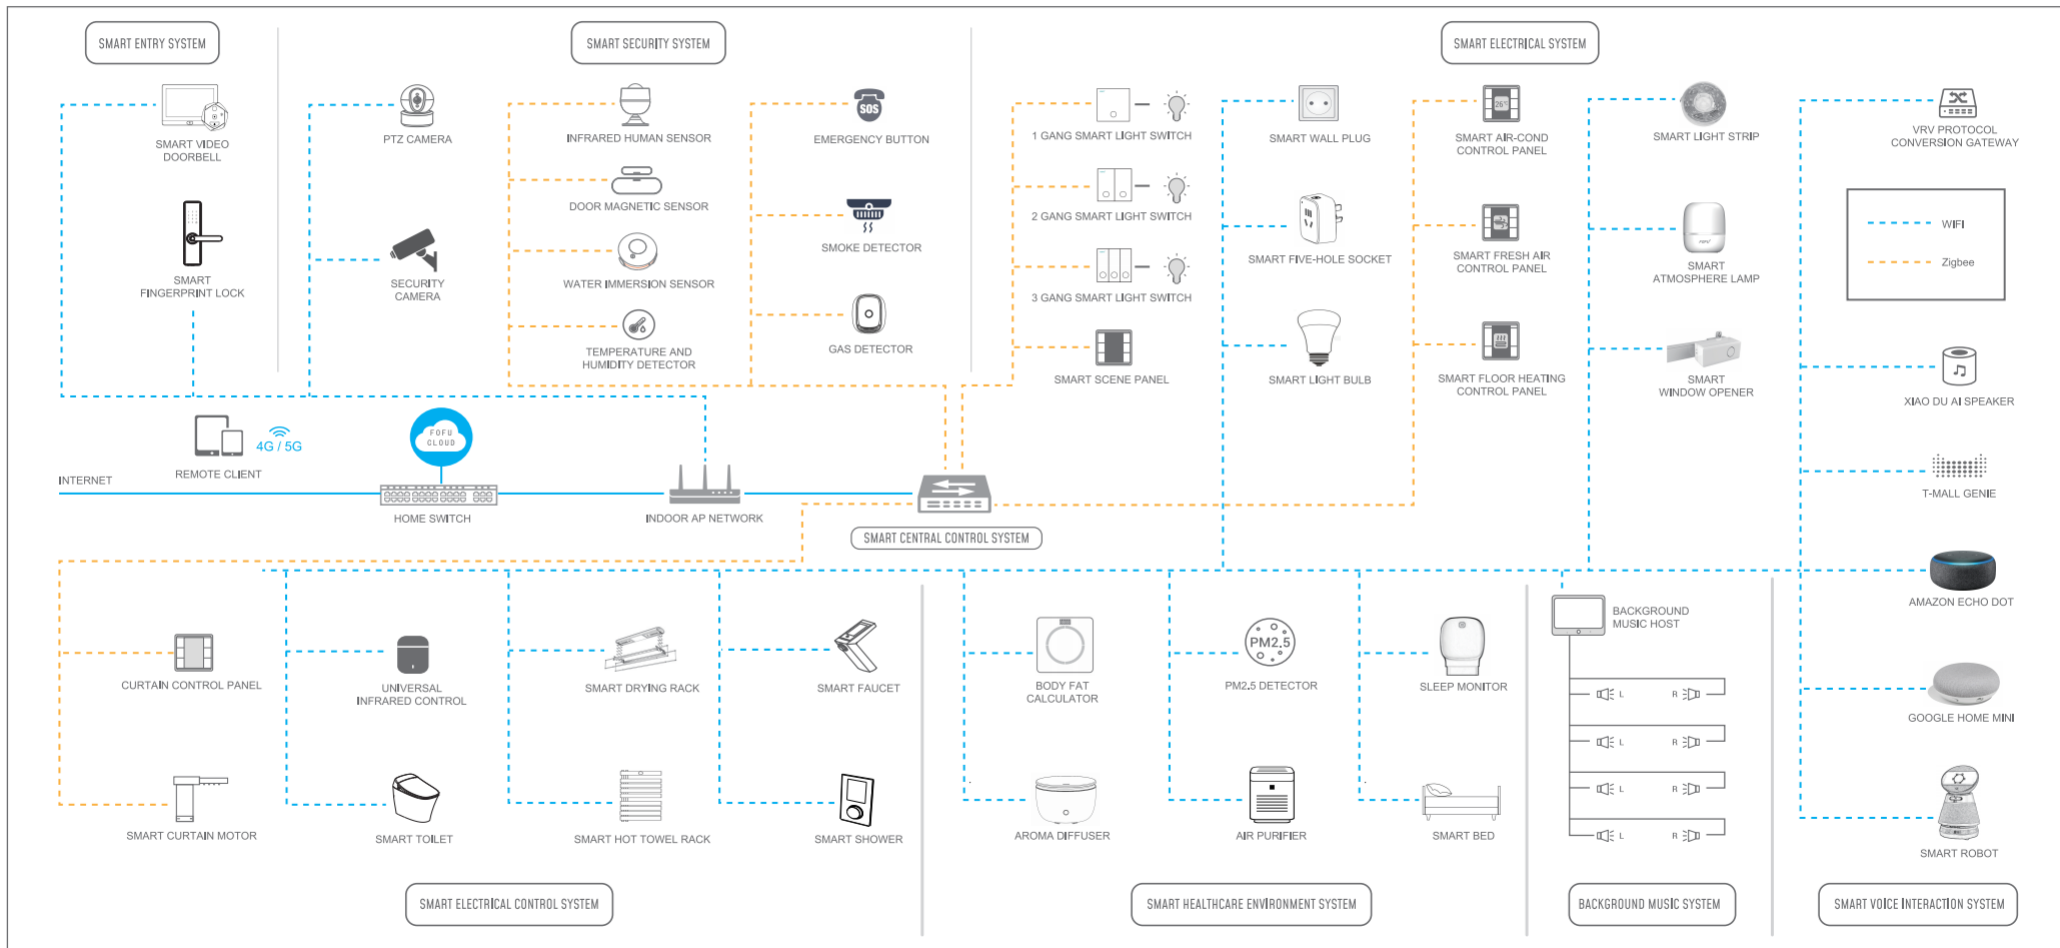

Address: IOI Business Park, Persiaran Puchong Jaya Selatan, Bandar Puchong Jaya, 47170 Puchong, Selangor.

SAFE AND CUSTOMIZABLE INTELLIGENT HOME CONTROL SYSTEM

FOFU SMART HOME SYSTEM MODEL

FOFU SMART smart home reduces people's repetitive labor, monitor home security and electrical conditions on behalf of a person.

FOFUSMART SMART HOME SYSTEM TOPOLOGY DIAGRAM

PLAN TO INTRODUCE

FOFU SMART smart home allows users to conduct comprehensive management and control of lighting appliances and other electrical equipment in the home through the APP software of mobile phone or tablet PC, and also provides health environment monitoring system, security system, background music, door and window control system and intelligent interactive system. Achieve high integration of automatic home control environment. In addition, it has a background cloud server for high-speed data function calculation, providing users with the best home environment control scheme at any time. We hope that life is more convenient, we are creating a secure comfortable, personality quality of home life.

1. INTELLIGENT HOUSEHOLD ENTRY SYSTEM

Just replace the original position of the traditional door lock with FOFU SMART smart door lock, and each door lock USES advanced Wifi for wireless communication, so as to achieve functions such as entry permission allocation, door information retrieval, linkage scene and remote door opening.

2. INTELLIGENT SECURITY SYSTEM

Compared with the traditional security system, it can be linked with the FOFU SMART control system for remote management, automatic linkage equipment, automatic device processing and other functions. It can be linked with gas, smoke, water valve, window slider and other sensors for real-time processing and send alarm information to users' mobile phones to protect family security in real time.